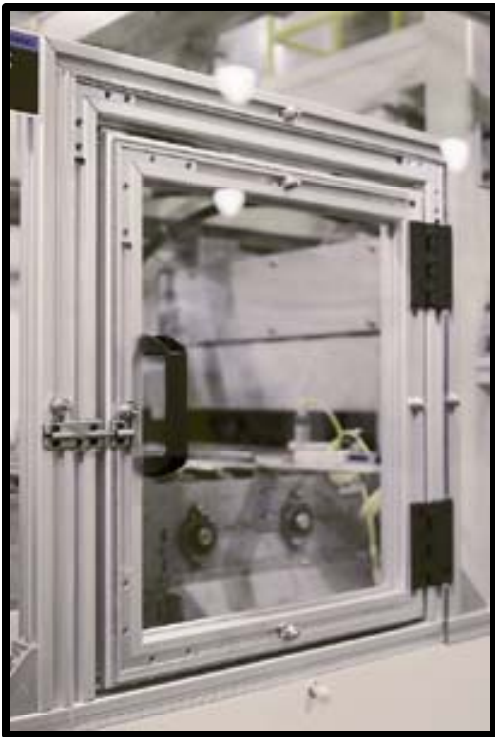

Modu-Tek Guarding / Fencing

Think Tekno For All Of Your Machine Enclosures and Perimeter Guarding Needs.

Key Benefits & Features:

- Full line of brackets, hinges, handles and accessories.
- Various extrusion profiles available depending on your specific application.
- Polycarbonate, expanded metal or wire mesh.
- Available in bulk or in kit form (cut to length)

One Wall Street
Cave City, KY 42127

Modu-Tek Guarding / Fencing

Key Benefits & Features:

- Easily assembled using common hand tools.
- No drilling or tapping
- No painting
- Easily reconfigured as needs change.