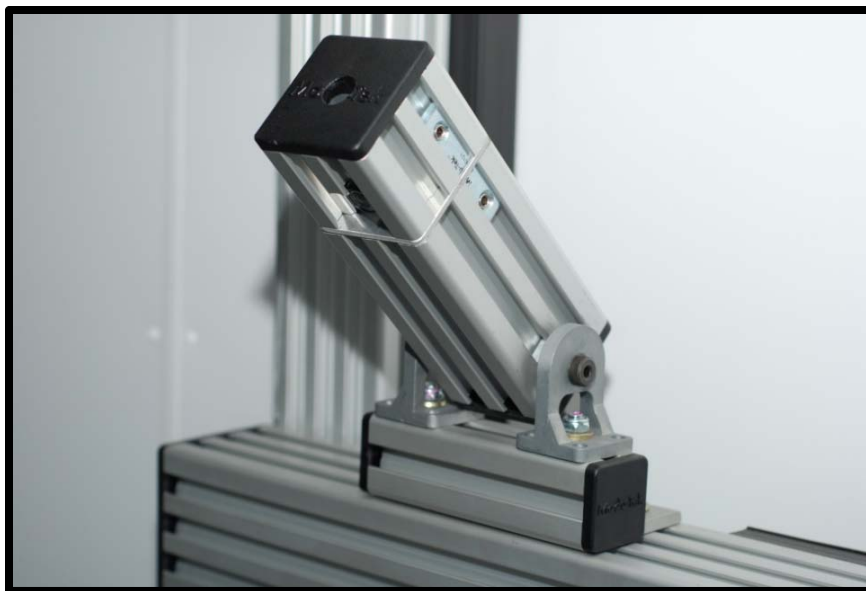

Tekno Prox Brackets

Key Benefits & Features:

- Rigid Mounting
- Adjustable
- Made from standard in stock brackets
- 30mm Prox (3x3 Bracket)
- 18mm Prox (2x2 Bracket)
- Attaches directly to the extrusion

One Wall Street
Cave City, KY 42127

Tekno Photo Eye Brackets

Key Benefits & Features:

- Provides Protection
- Fully Adjustable
- Custom lengths available
- Indicator Window
- All standard product
- No painting, drilling or tapping