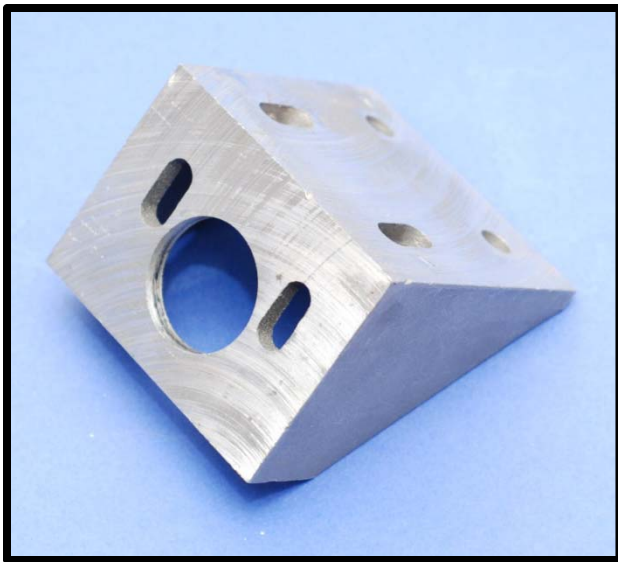

Tekno Prox Brackets

Key Benefits & Features:

- Rigid Mounting
- Adjustable
- Made from standard in stock brackets
- 30mm Prox (3x3 Bracket)
- 18mm Prox (2x2 Bracket)
- Attaches directly to the extrusion

One Wall Street
Cave City, KY 42127

Tekno Photo Eye Brackets

Key Benefits & Features:

- Provides Protection
- Fully Adjustable
- Custom lengths available
- Indicator Window
- All standard product
- No painting, drilling or tapping